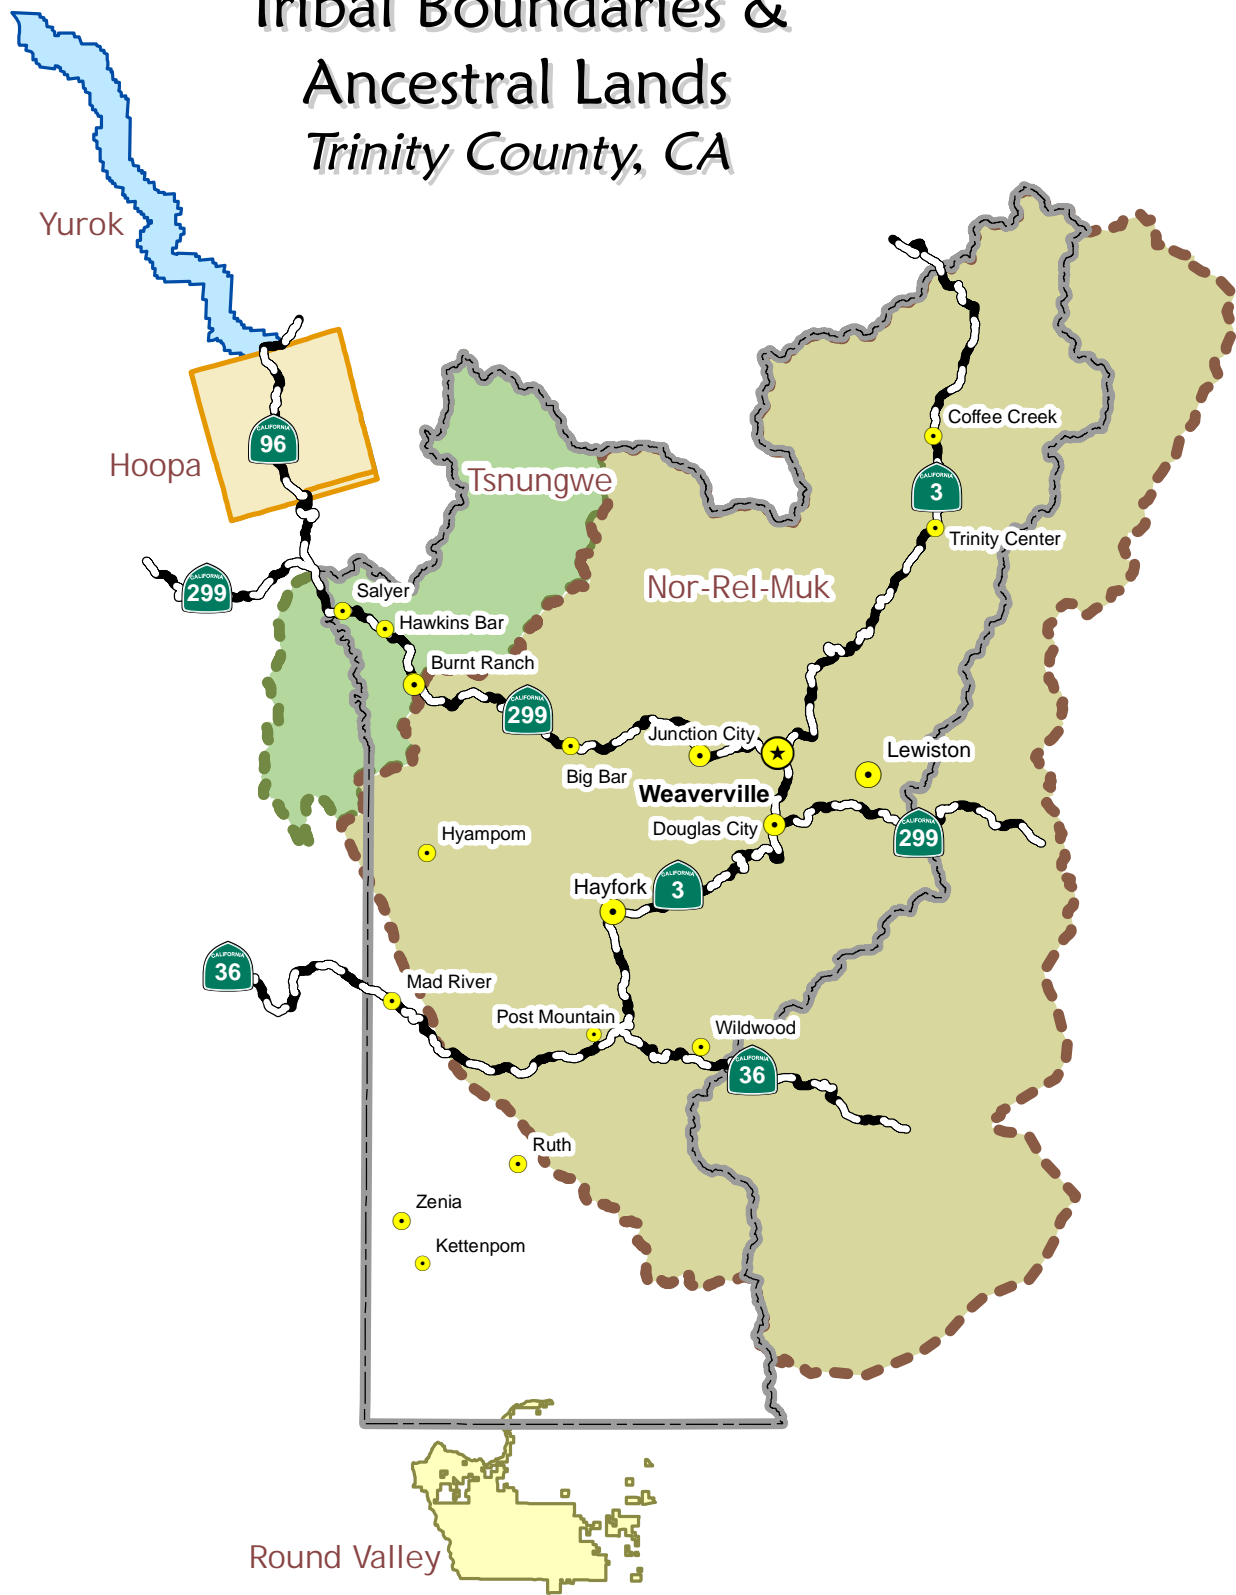

# Trinity County Communities

Scale: 1 = 640,000  
 October 28, 2014  
 Trinity\_County\_8-5x11.mxd

This map was compiled from various scale source data and is intended for use only as an approximate representation of actual locations.

# Tribal Boundaries & Ancestral Lands

## Trinity County, CA

Roadway Functional Classification - Figure 3

Trinity Transit Routes - Figure 4

Scale: 1 = 420,000  
TC\_Trinity\_Transit\_2017\_11x8-5.mxd

Prepared By  
Trinity County  
Resource Conservation District  
July 5, 2017

# Trinity County Airports 2017

Trinity County Bikeways - Figure 6