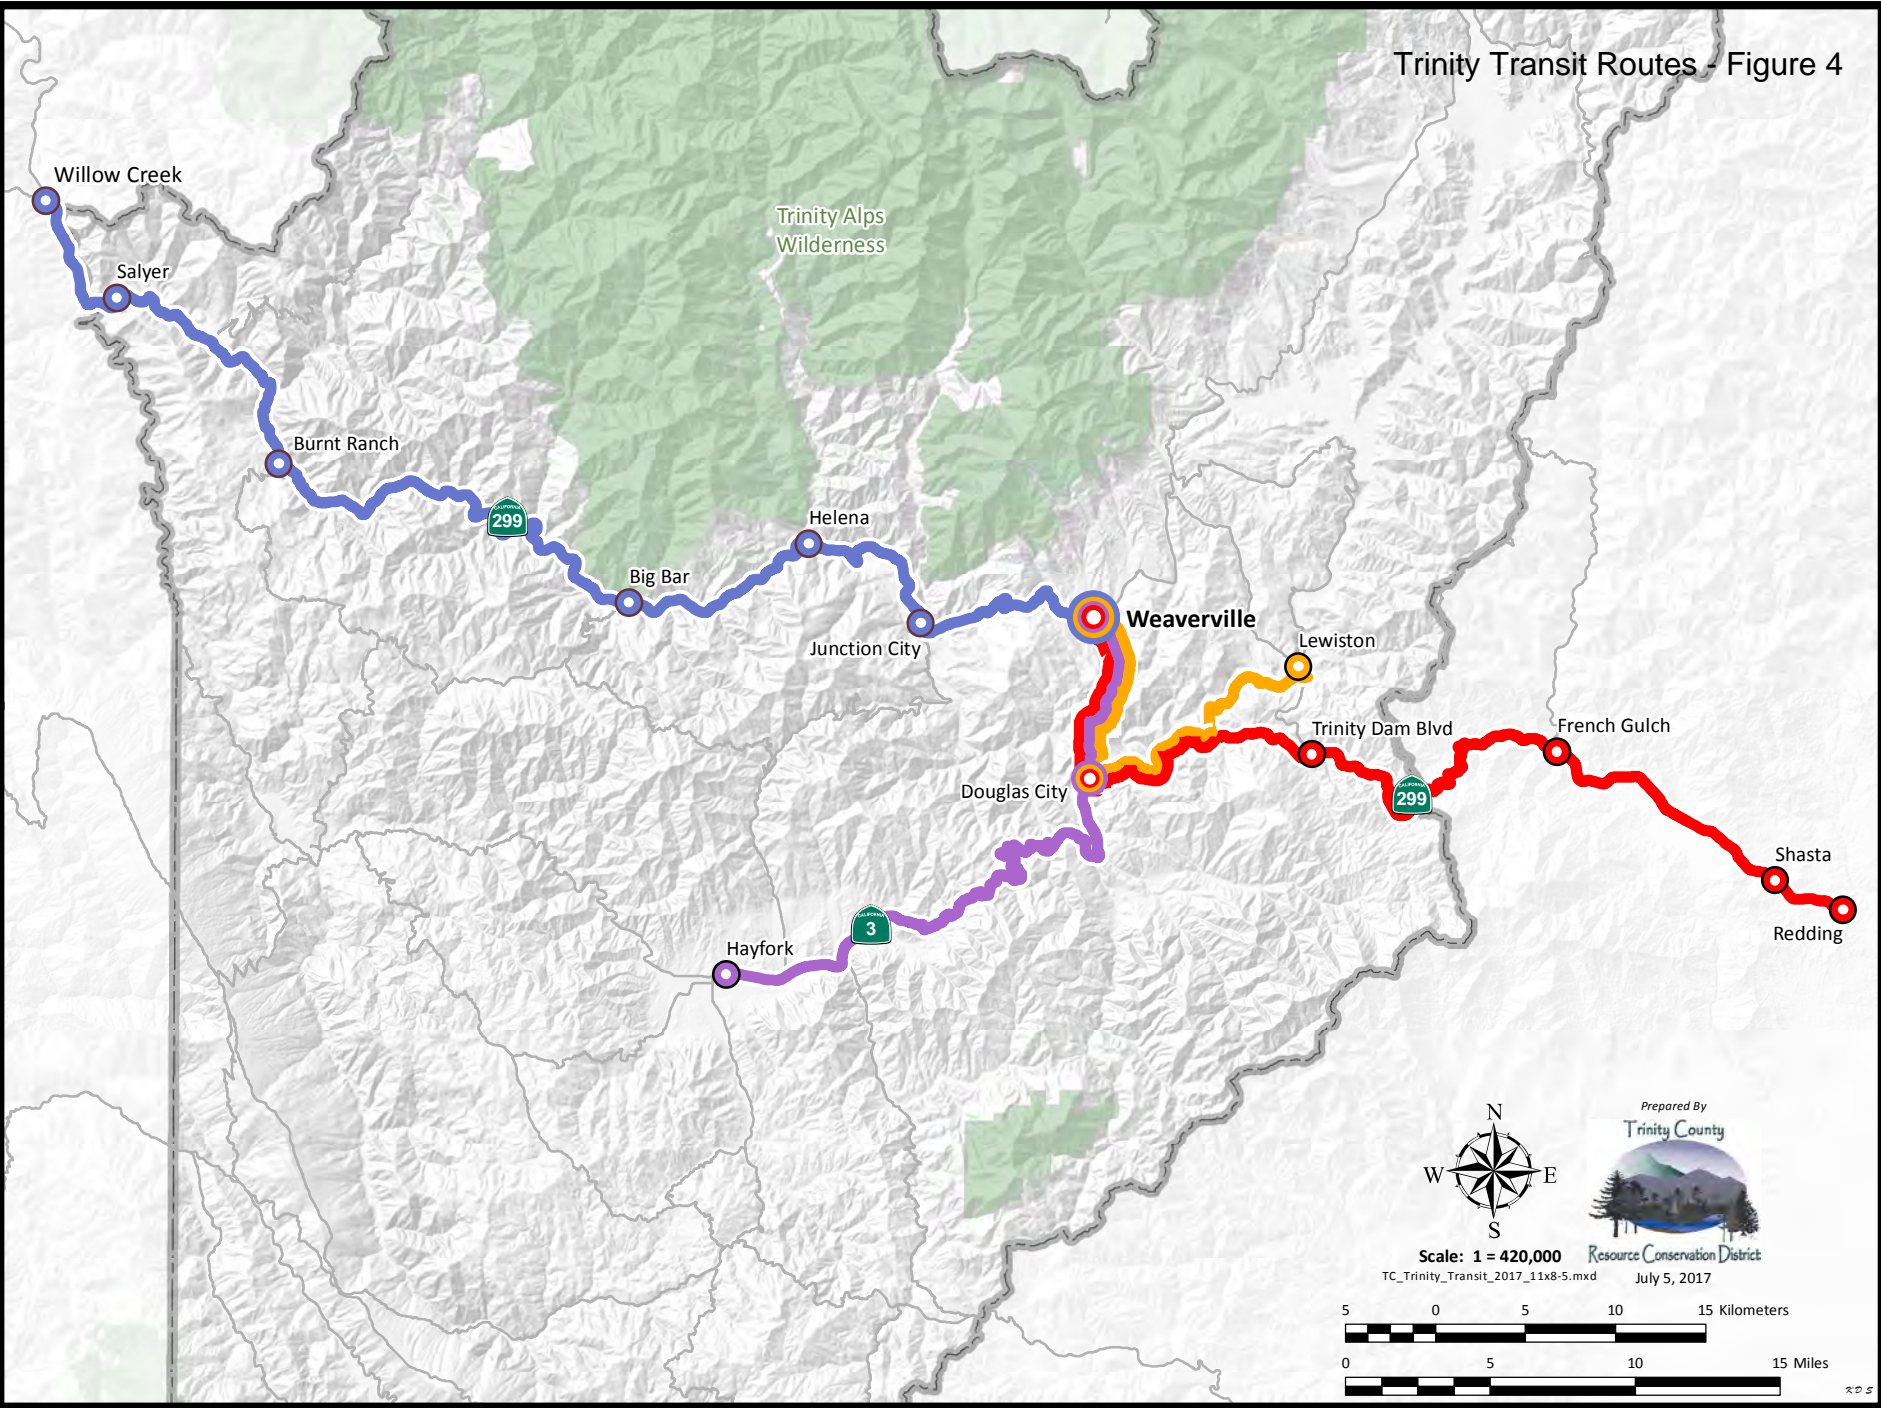

Trinity Transit Routes - Figure 4

Scale: 1 = 420,000
TC_Trinity_Transit_2017_11x8-5.mxd

5 0 5 10 15 Kilometers

0 5 10 15 Miles