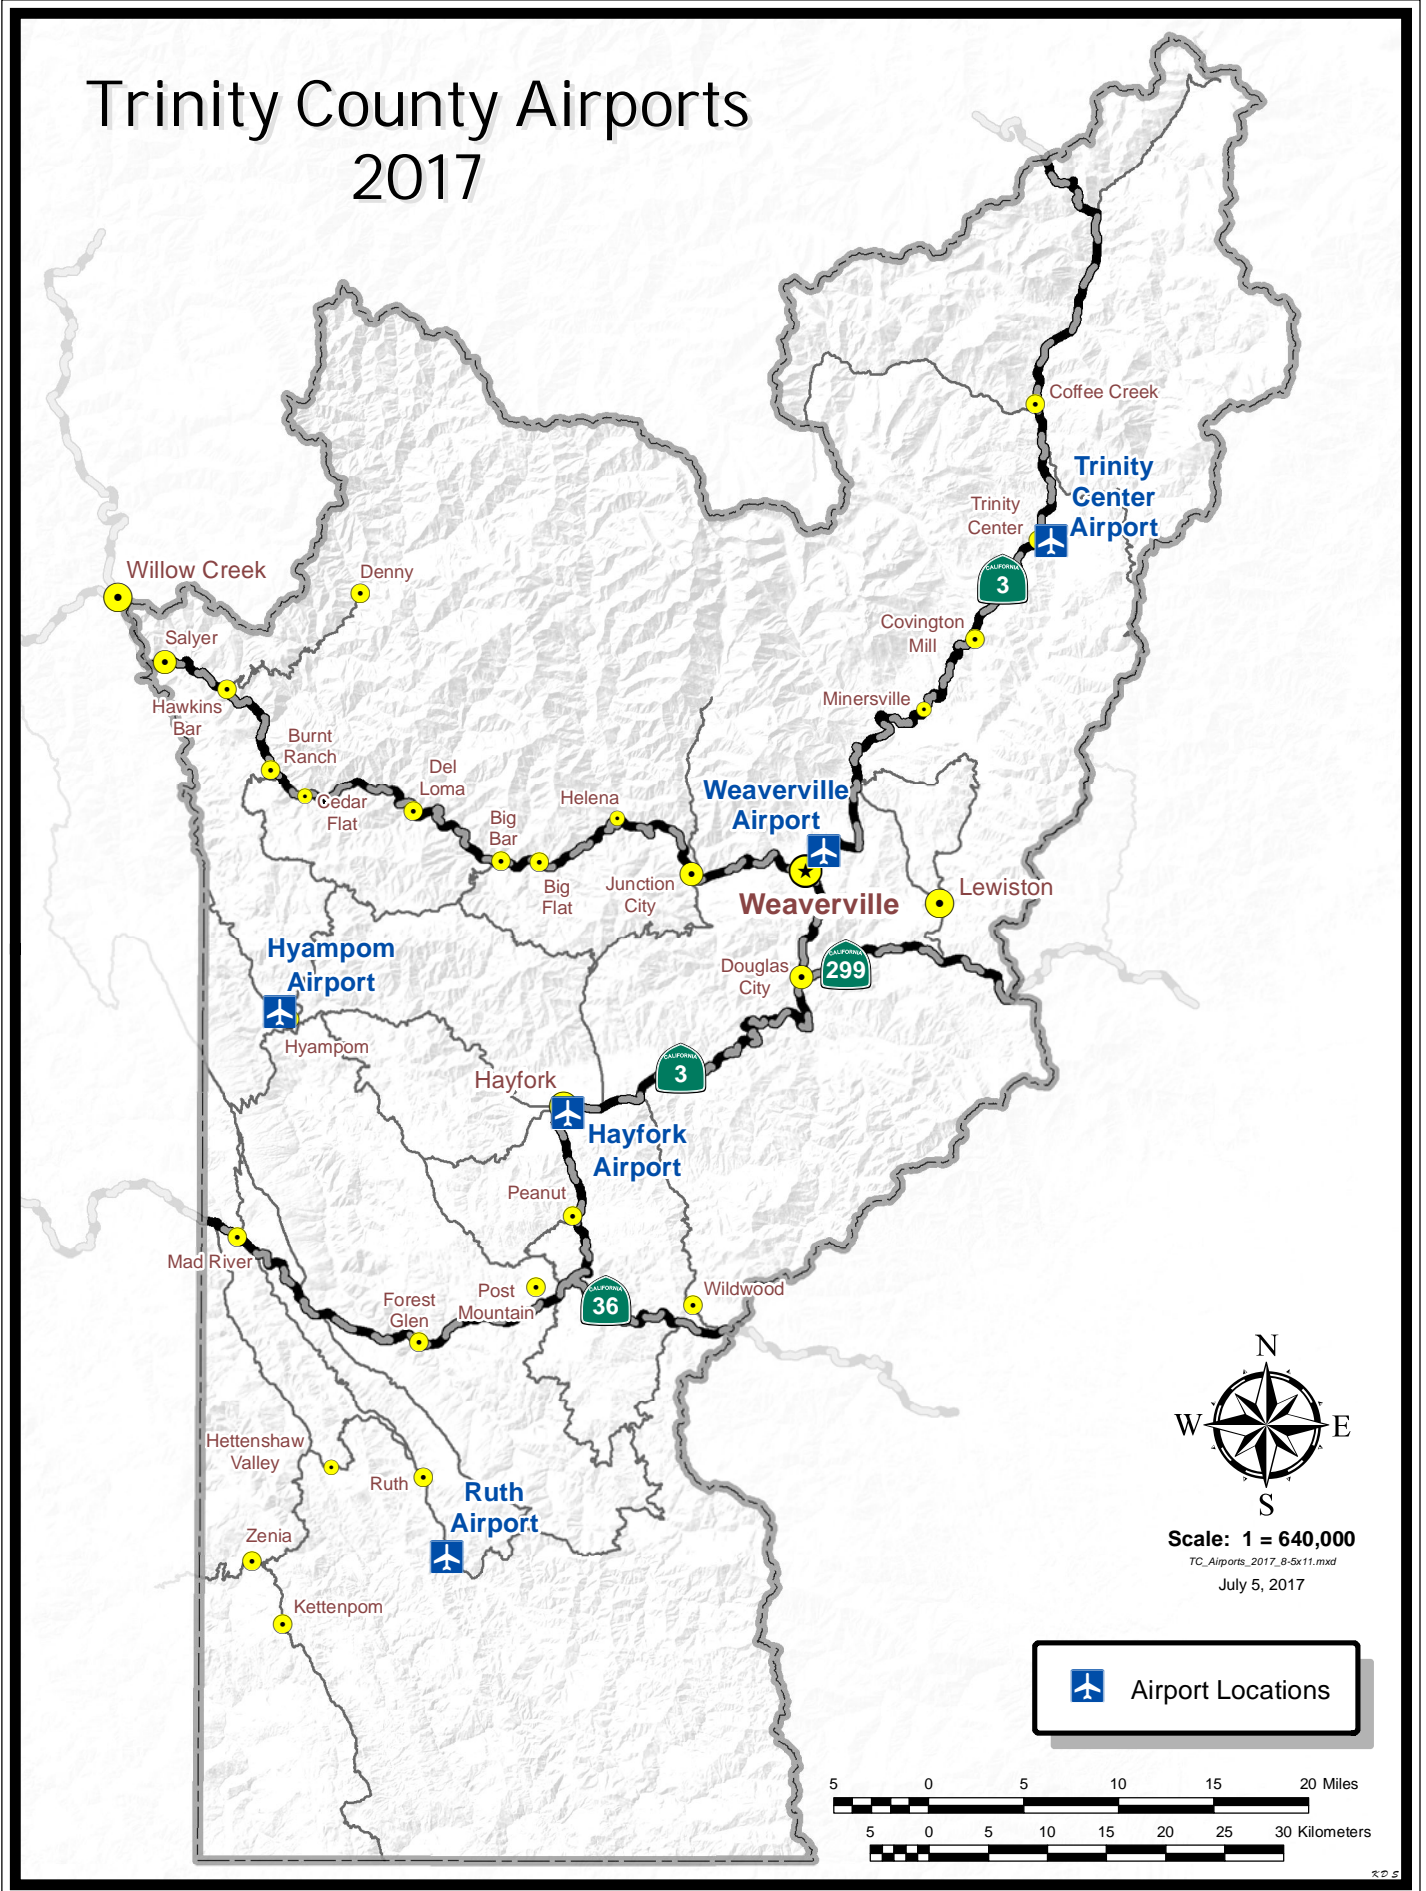

# Trinity County Communities

Scale: 1 = 640,000  
 October 28, 2014  
 Trinity\_County\_8-5x11.mxd

This map was compiled from various scale source data and is intended for use only as an approximate representation of actual locations.

# Tribal Boundaries & Ancestral Lands

5 0 5 10 15 Kilometers

0 5 10 15 Miles

# Trinity County Airports 2017

Trinity County Bikeways - Figure 6