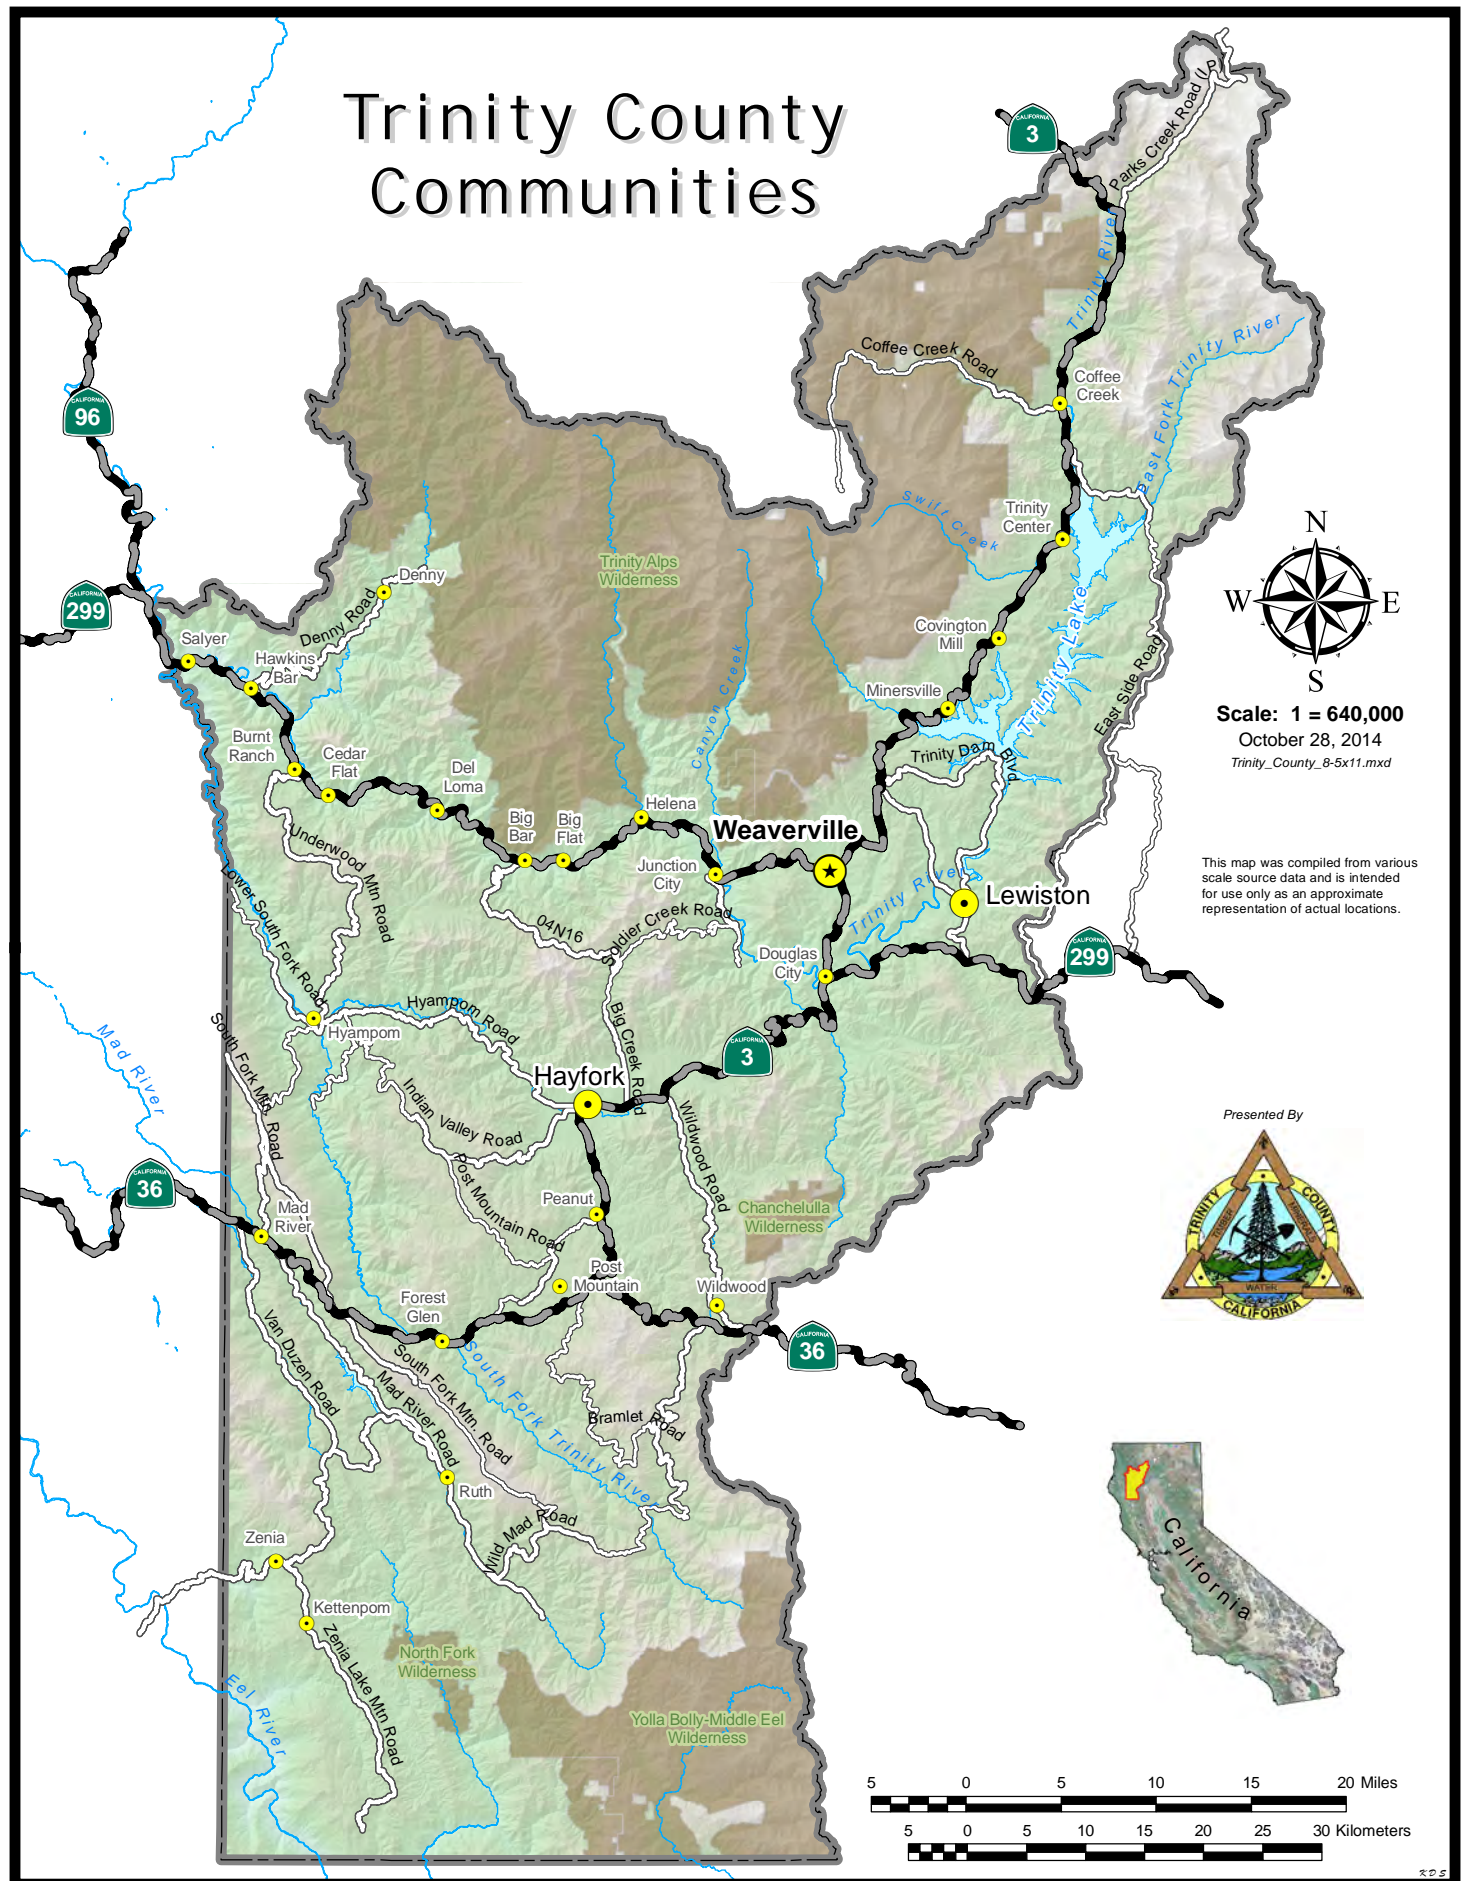

Trinity County Communities

Scale: 1 = 640,000
October 28, 2014
Trinity_County_8-5x11.mxd

Presented By