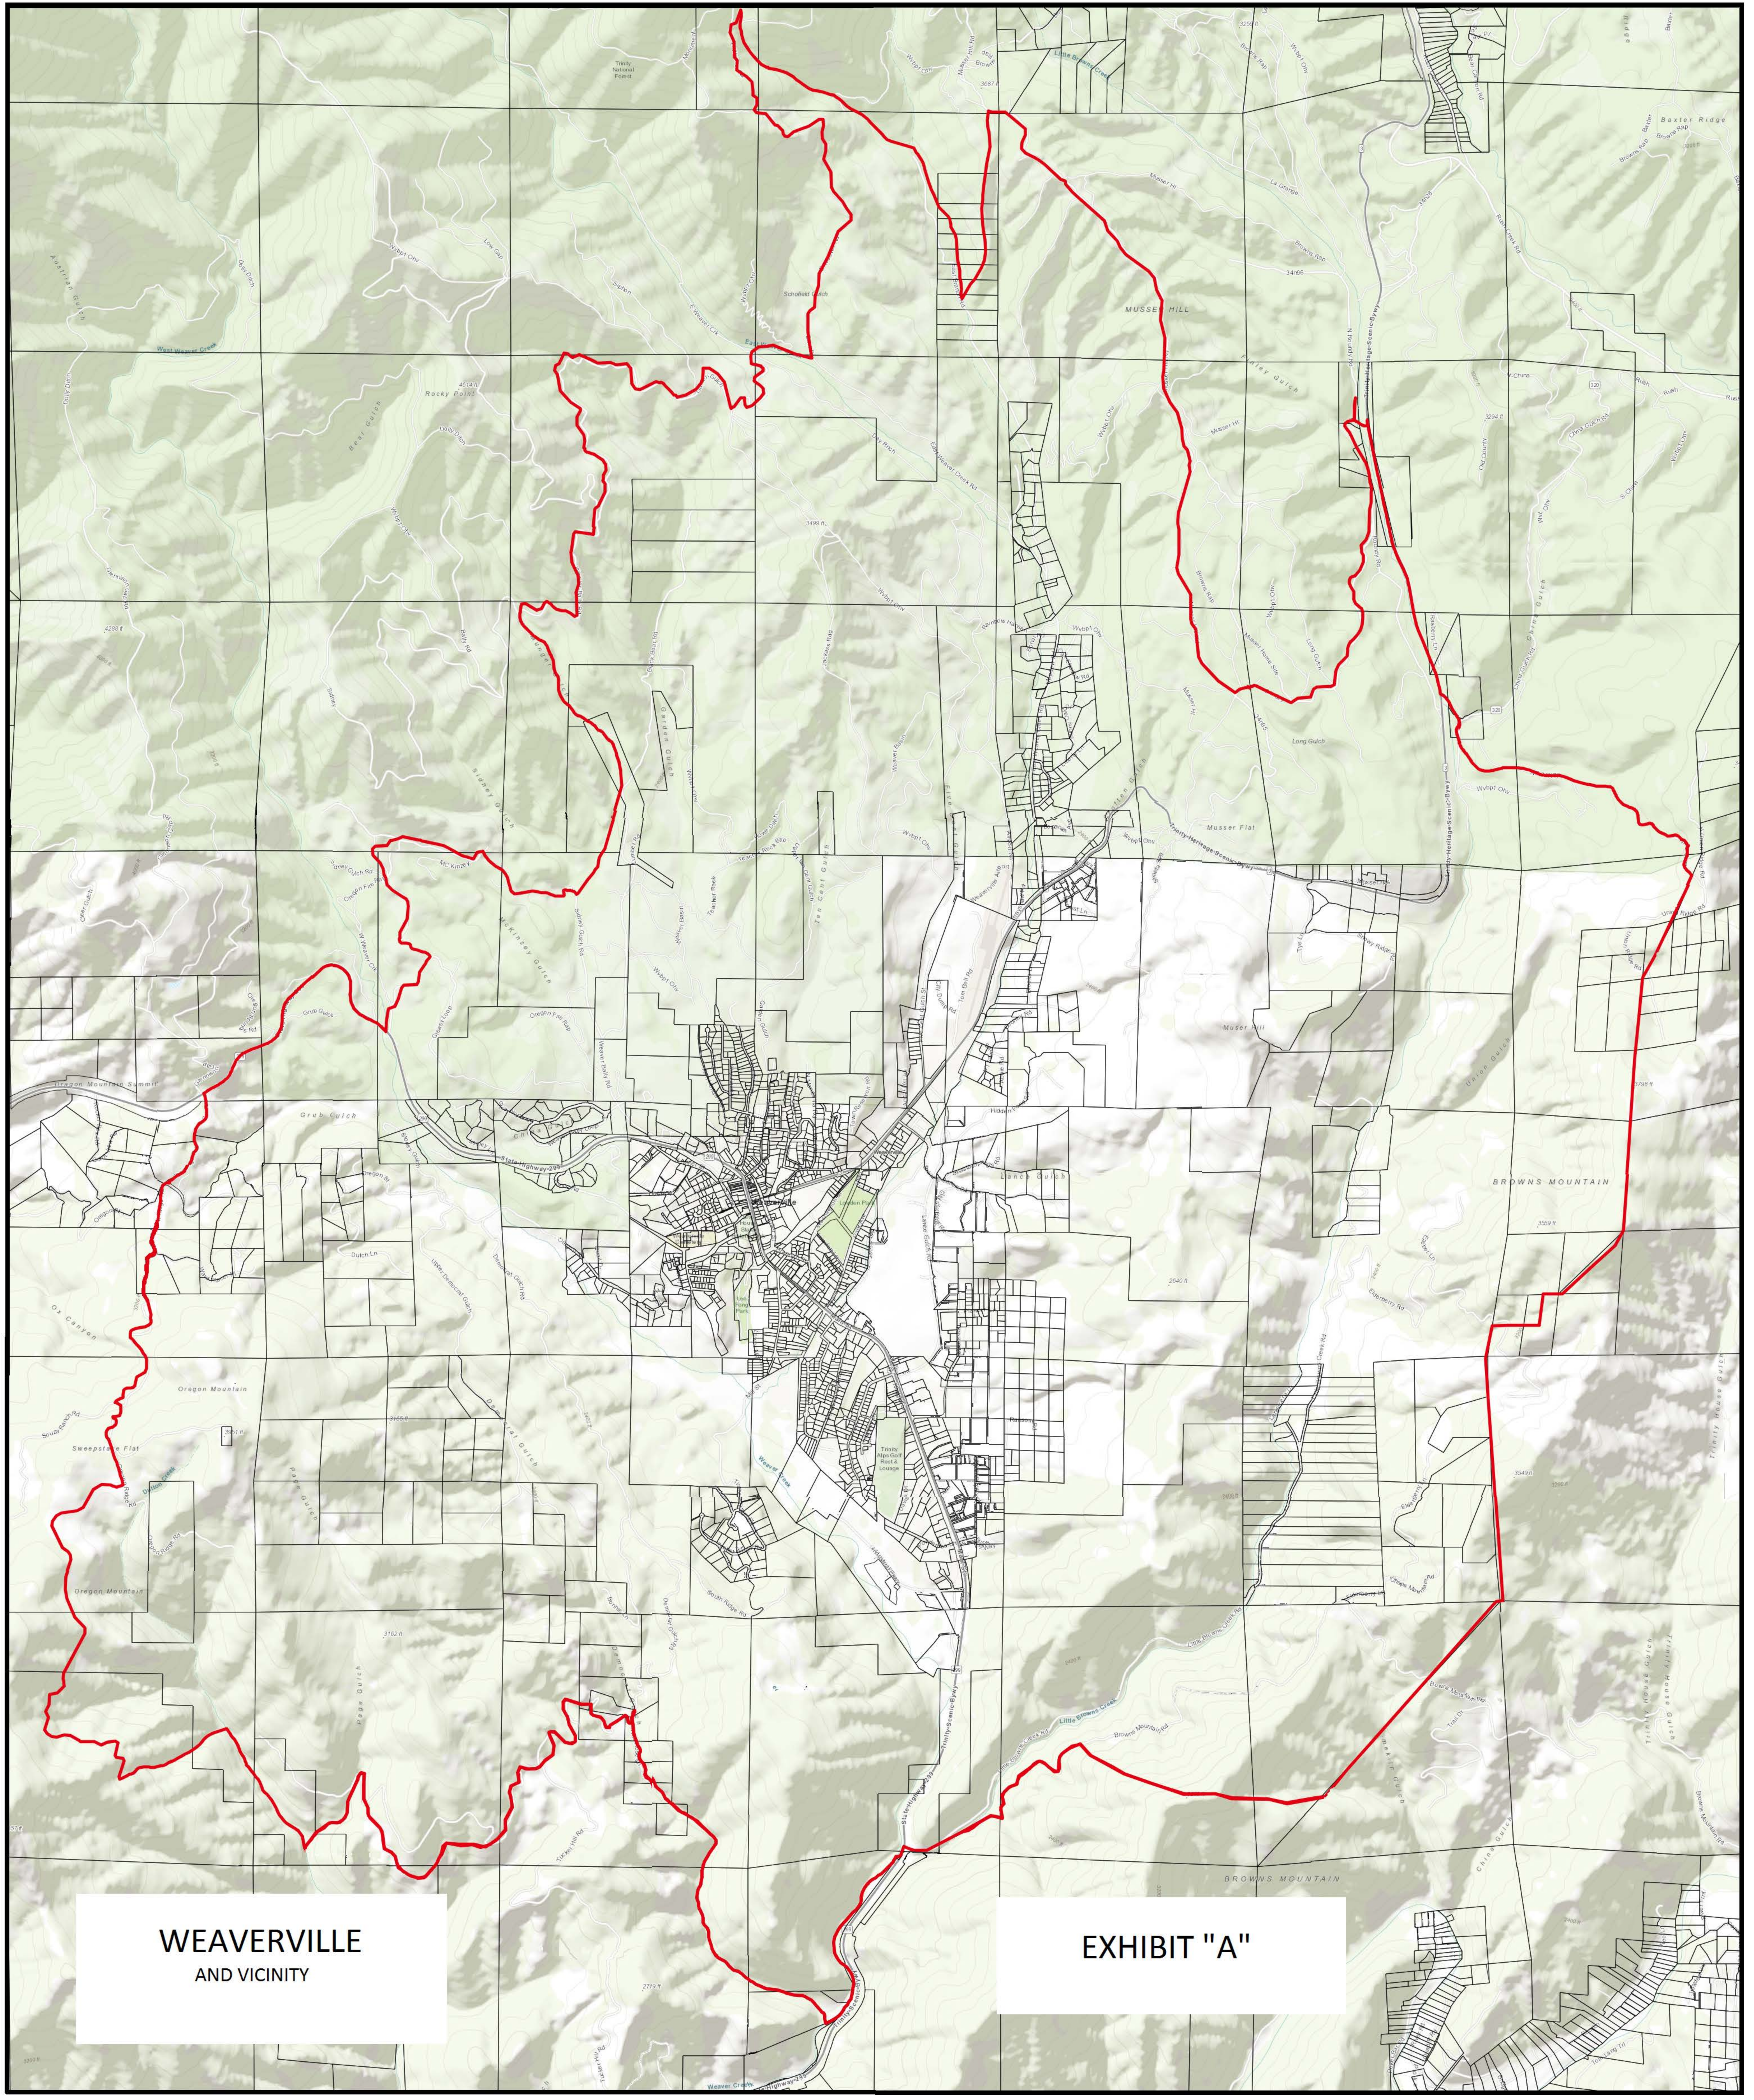

BY: Donna Pagnani
Deputy

ACO13

WEAVERVILLE
AND VICINITY

LEGEND

EXHIBIT "A"

EXHIBIT B

Airport Road	Martin Road
Annie Hill Road (5 Cent Gulch)	Masonic Avenue
Balley Circle	Masonic Lane
Ballyview Street	Meadow Lane
Barbara Avenue	Memorial Drive
Bartlett Lane	Michael Road
Bennett Lane	Mill Street (to Weaver Creek Bridge)
Benoist Lane	East Mill Street
Bonanza Avenue	North Miner Street
Boudreaux Road	South Miner Street
Brannen Street	Moon Alley
Brayshaw Street	Mormon Lane
Bremer Street	Mt. View Street
Brooks Lane	Mulligan Street
Brooktree Way (was Seifert Street)	New Masonic Lane
Browns Ranch Road (to Weaver Creek)	North Street
Carson Street	Nuggett Lane
Cedar Lane	Odd Fellows Avenue
Cemetary Drive	Oregon Street (to Weaver Creek Bridge)
Church Street	Park Avenue
Center Street	Paulsen Street
Court Street	Pine Street
Cox Road	Pine Song Lane
Creath Street	Pioneer Lane
Davis Road	Placer Street
Dockery Road	Ponderosa Lane
Drury Lane	Ransom Road
East Weaver Road	Red Hill Street
Easter Avenue	Reservoir Road
Eltapome	Ridge Road
Fairway Drive	Ridge Top Drive
Forest Avenue	Rose Subdivision
Garden Gulch	Sam Lee Drive
Glen Road	Satellite Drive
Granite Peak Circle	Sharron Court
Halls Alley	Short Street
Hanlon Hill	Smith Street
Hanover Street	Spann Drive
Hart Street	Spring Hill Road
Hawthorne Street	Taylor Street
Helen Drive	Timber Ridge Road
Horseshoe Circle	Tinnen Street
Jackson Lane	Town Reservoir Road
Kelso Street	Trinco Road (Rose Subdivision)
Lee Fong Park	Trinity Lakes Boulevard
Liberty Lane	Victory Lane
Long Street	Virginia Street
Loomis Lane	Wallace Lane
Lorenz Road	Washington Street
Lowden Circle (Park)	Waterworks Street
Lowden Lane	Weaver Creek Street
Manzanita Drive	Weeks Lane
Main Street (Weaver Motel	Willow Street
Mark Road to Jensen's Nursery)	Wilson Road

And all un-named artery streets and lanes off named streets within the boundaries as set forth in Exhibit A.

WEAVERVILLE
AND VICINITY

EXHIBIT "A"