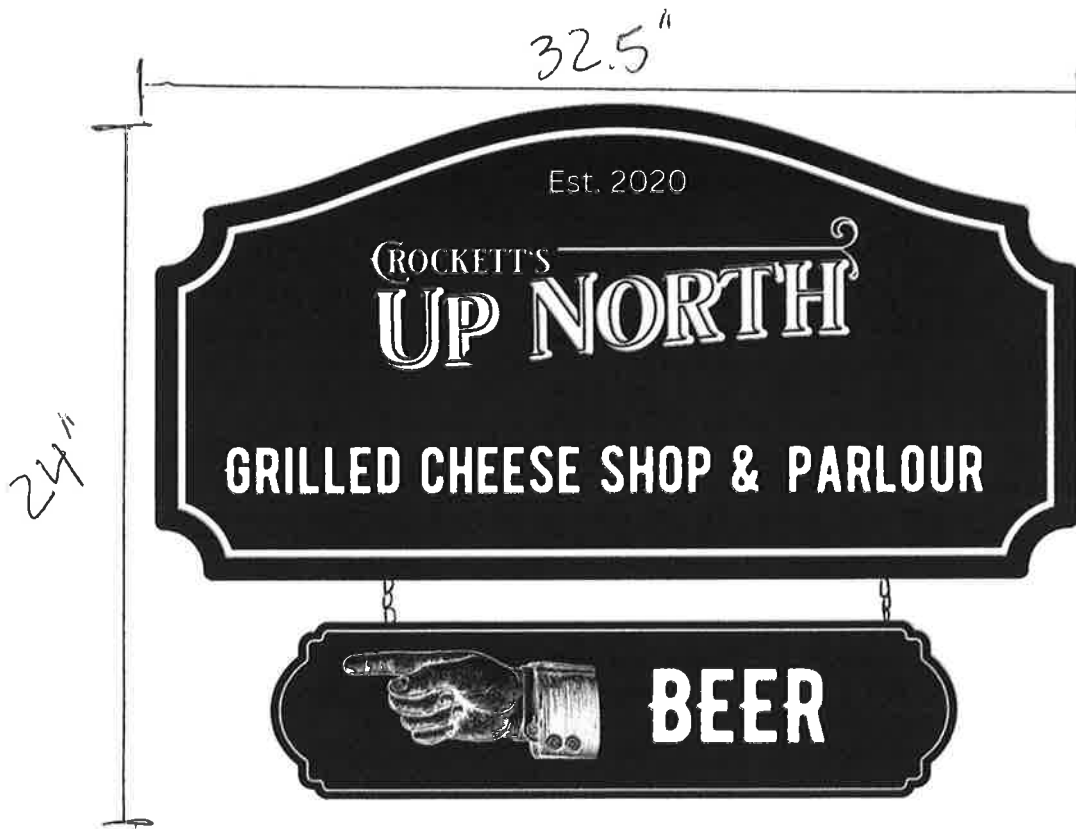

SIGN WORKSHEET

1. 32.5" wide 24" high
2. ~~when~~ 24"
3. Wood, Paint, Vinyl letters
4. n/a
5. one bulb directly above
6. Double sided
7. 480 Main Street