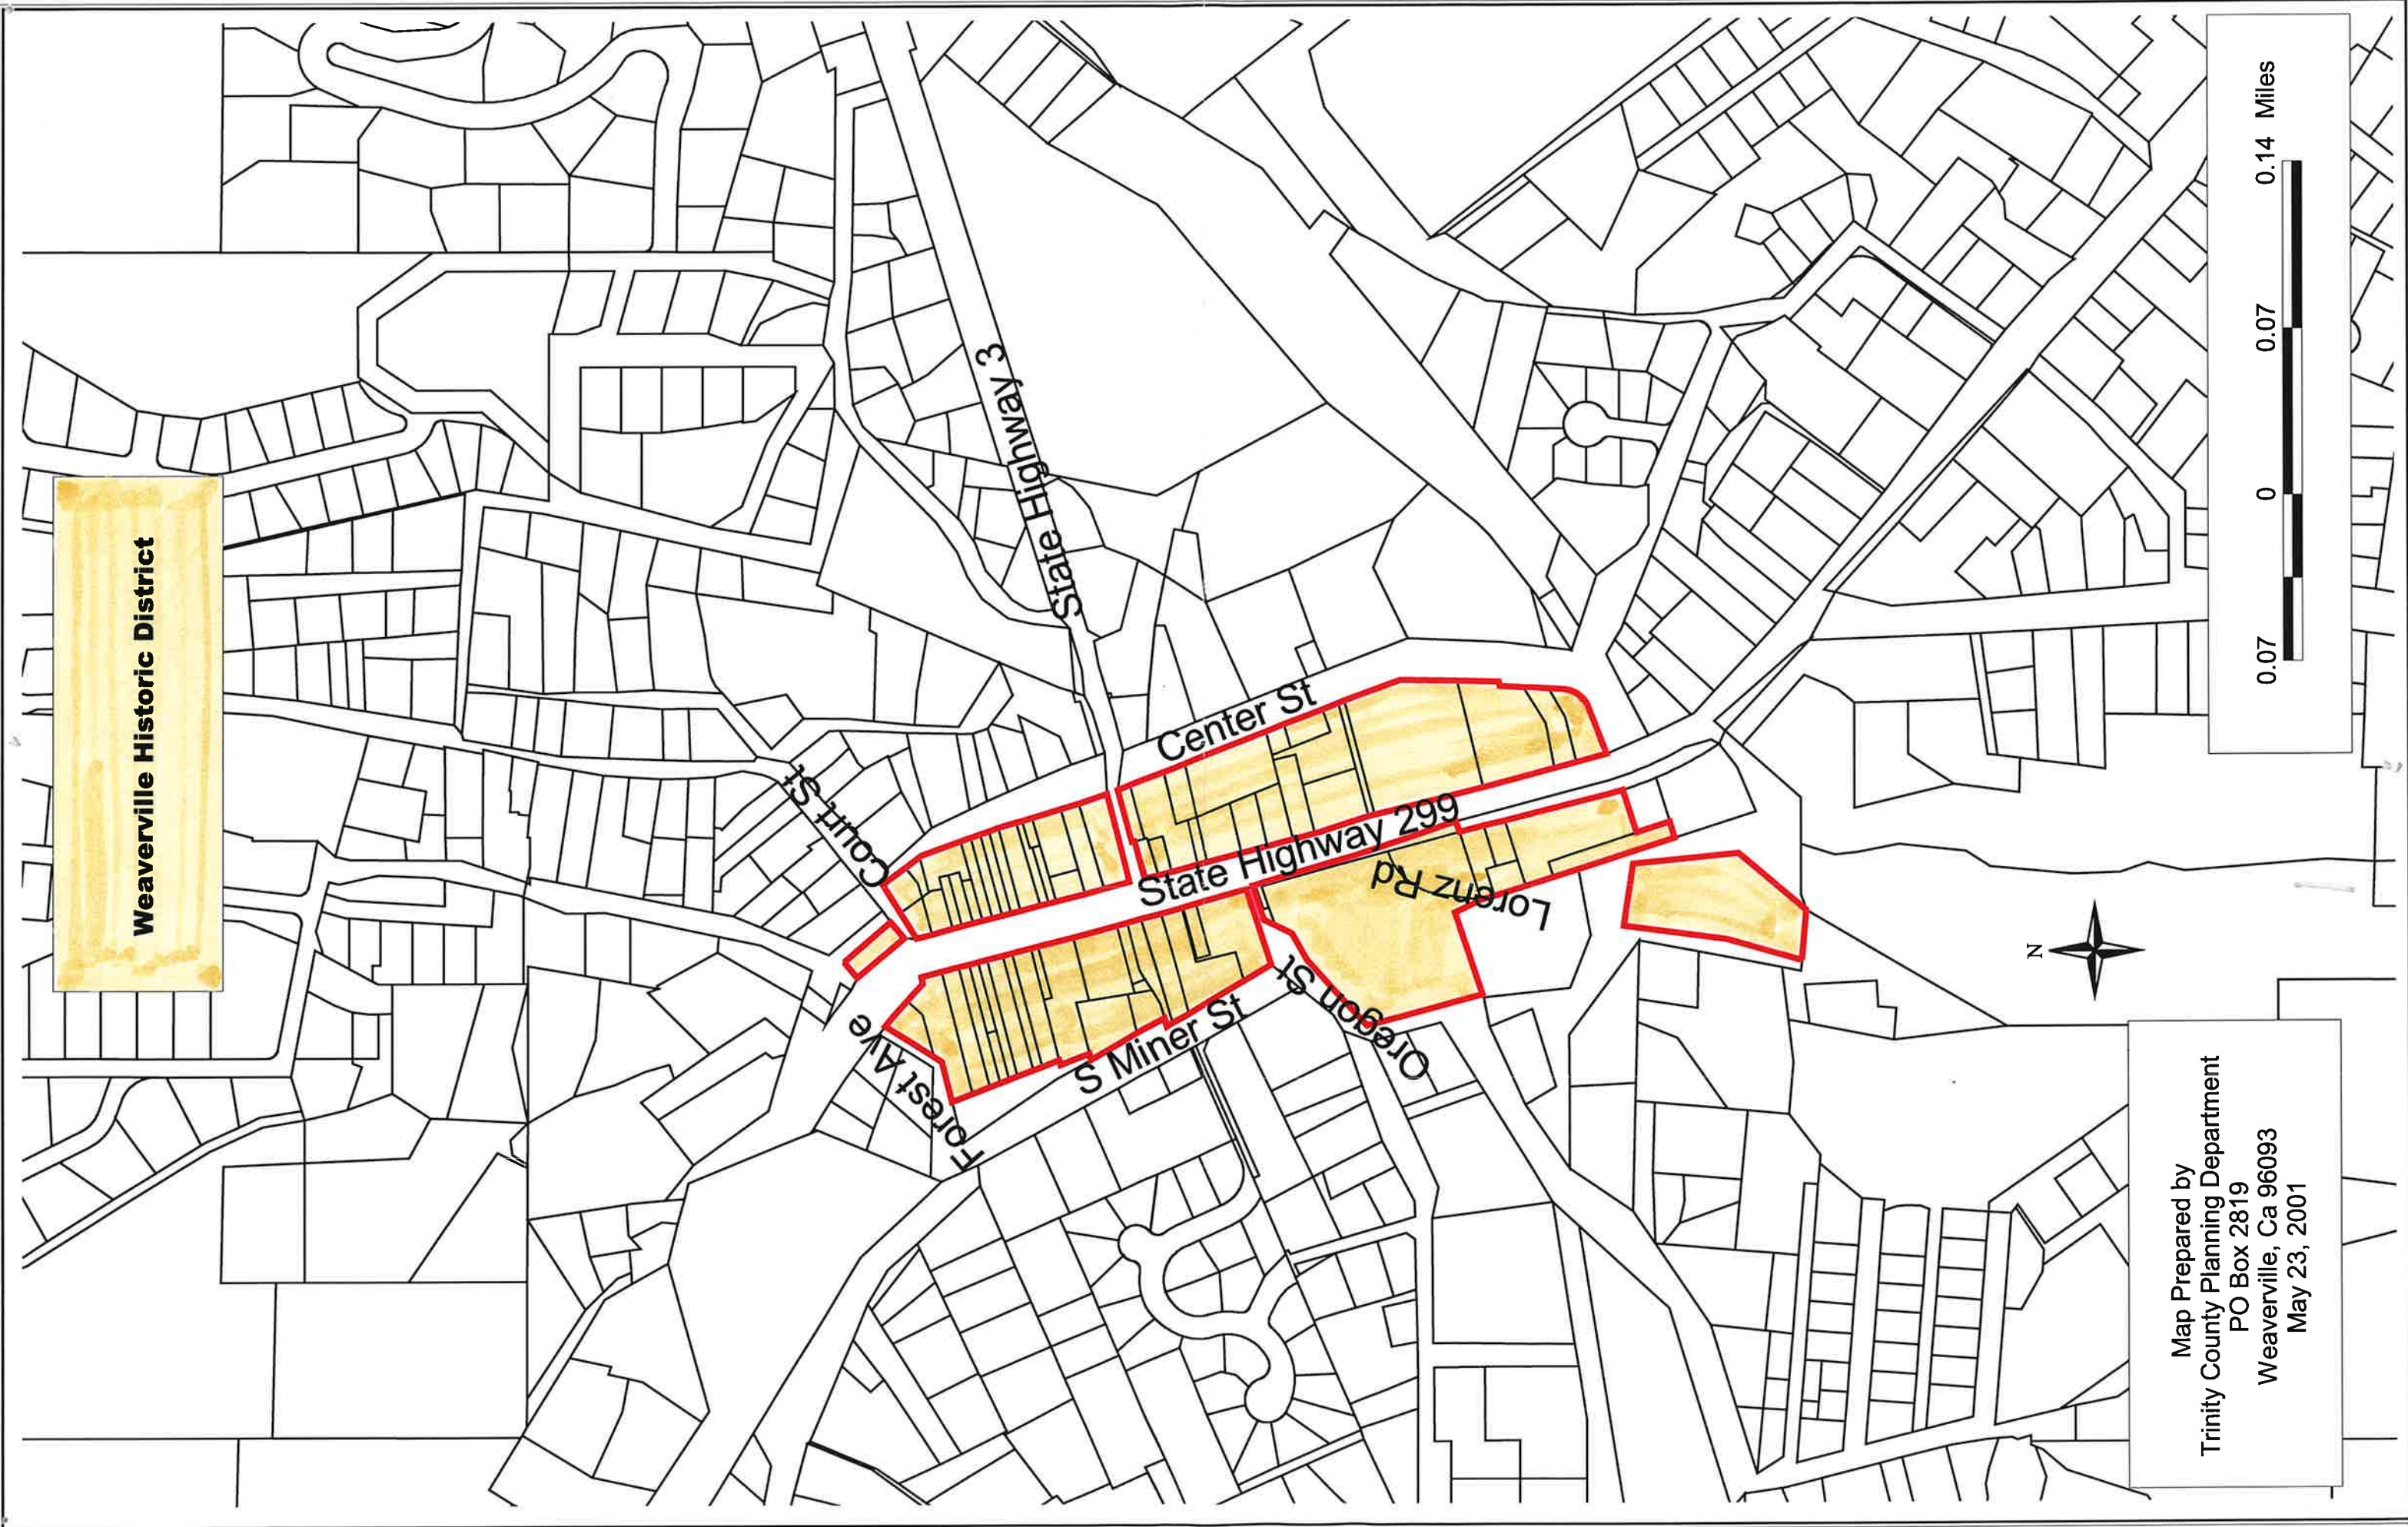

**Weaverville Historic District**

Map Prepared by  
Trinity County Planning Department  
PO Box 2819  
Weaverville, Ca 96093  
May 23, 2001